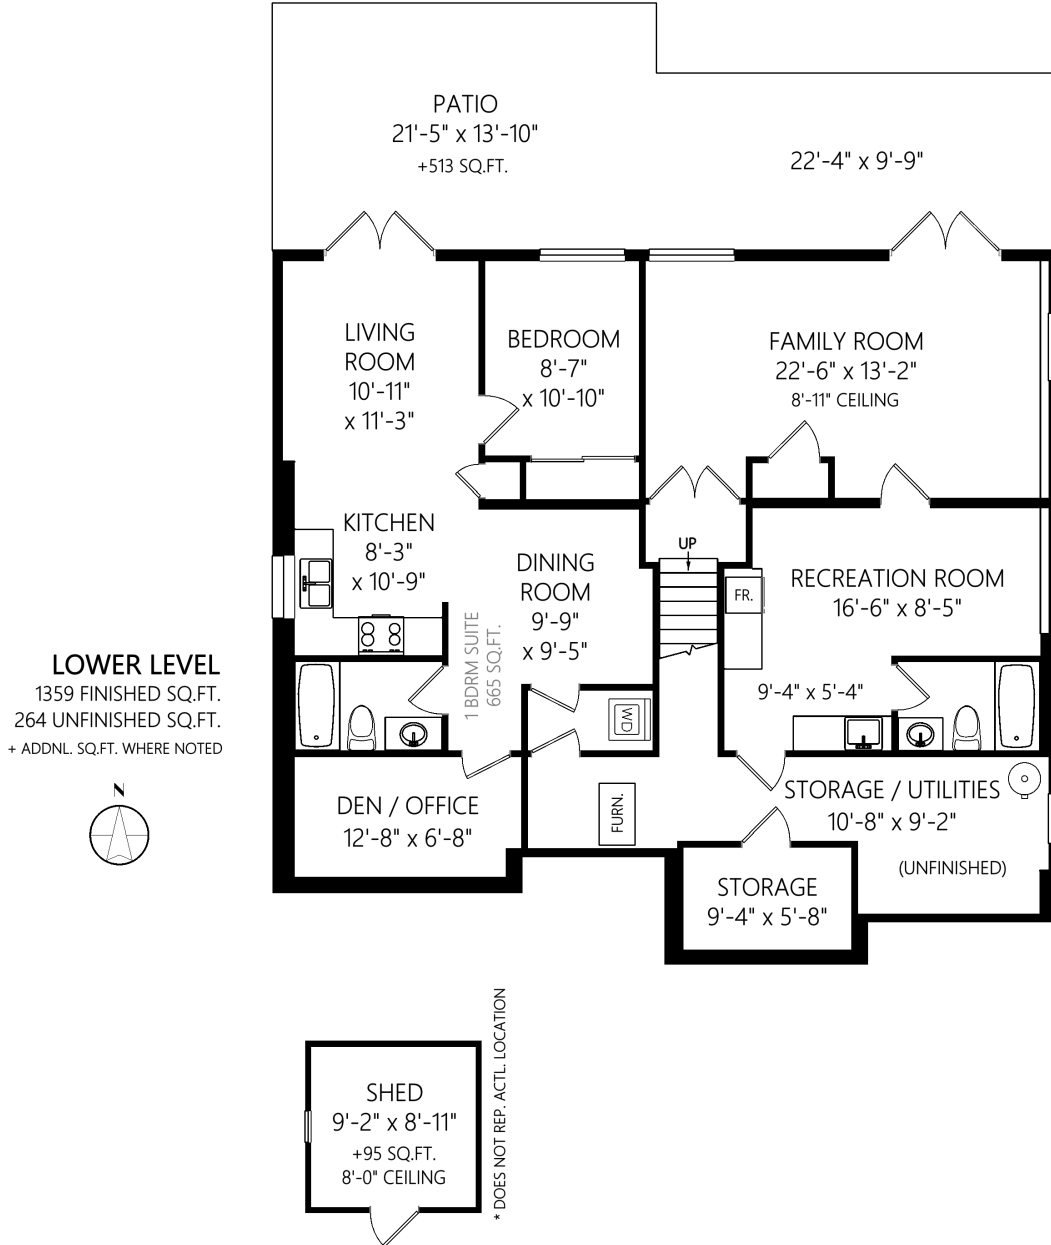

1635 Rondeault Rd

	Fin. Sq.Ft.	UnFin. Sq.Ft.	Total Sq.Ft.
Garage	0	459	459
Main Level	1609	0	1609
Lower Level	1359	264	1623
<b>Total</b>	<b>2968</b>	<b>723</b>	<b>3691</b>

Shown length and width dimensions are approximate.  
Area sq.ft. is representative of the on-site measurements. (1" accuracy)