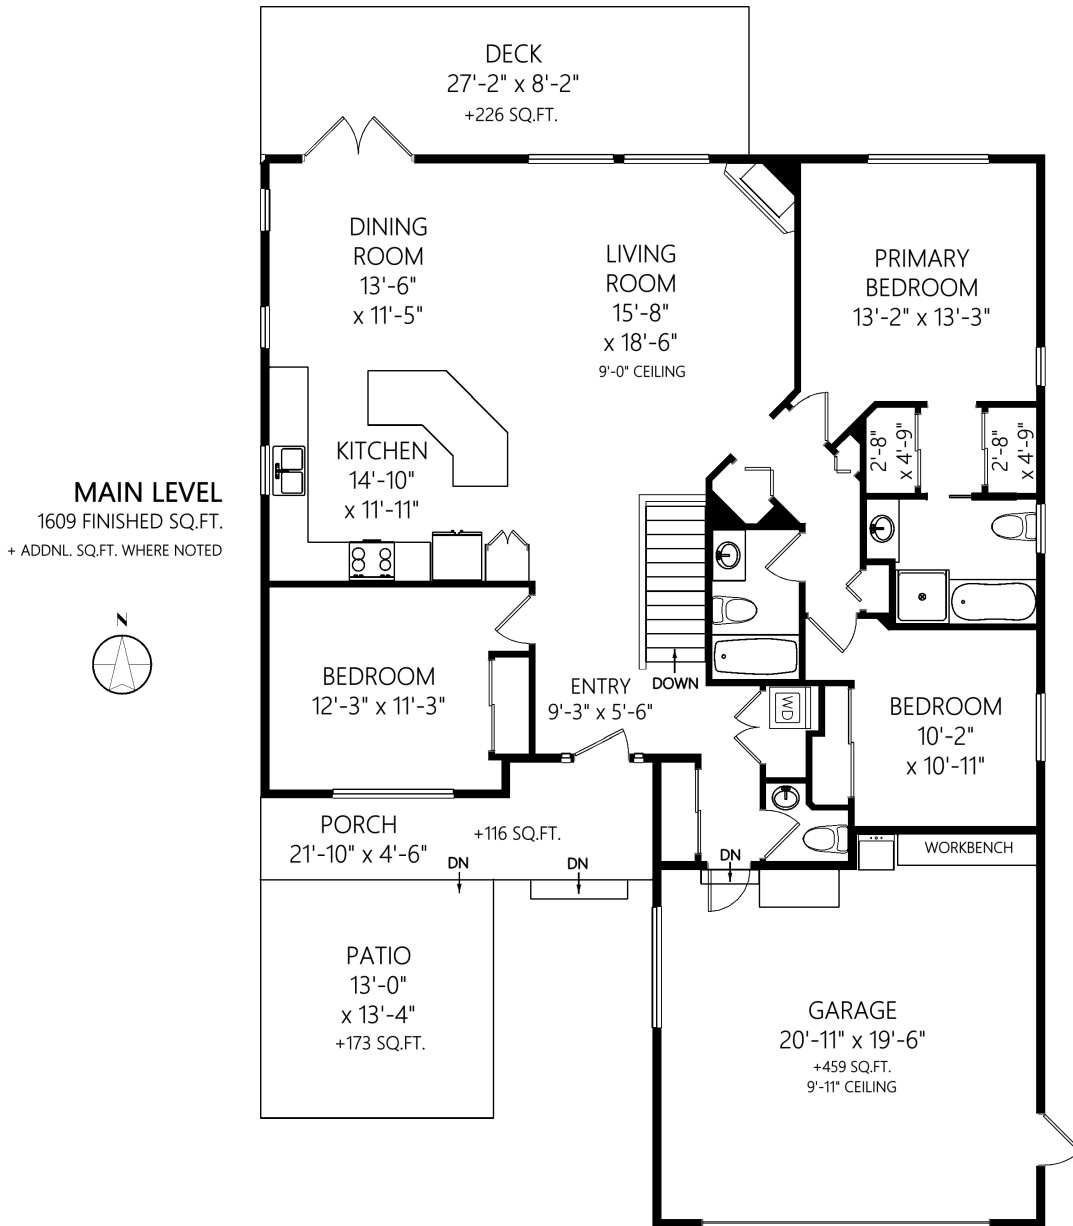

1635 Rondeault Rd

	Fin. Sq.Ft.	UnFin. Sq.Ft.	Total Sq.Ft.
Garage	0	459	459
Main Level	1609	0	1609
Lower Level	1359	264	1623
<b>Total</b>	<b>2968</b>	<b>723</b>	<b>3691</b>

Shown length and width dimensions are approximate.  
Area sq.ft. is representative of the on-site measurements. (1" accuracy)